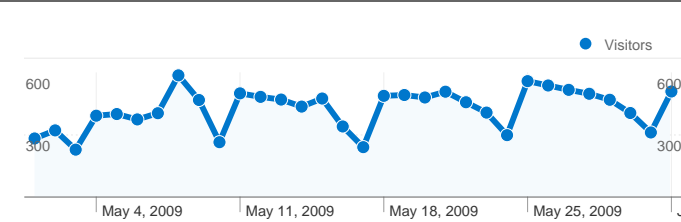

Site Usage

14,412 Visits

62.28% Bounce Rate

36,964 Pageviews

00:02:08 Avg. Time on Site

2.56 Pages/Visit

86.66% % New Visits

Visitors Overview

Visitors
12,847

Traffic Sources Overview

12,847 people visited this site

14,412 Visits

12,847 Absolute Unique Visitors

36,964 Pageviews

2.56 Average Pageviews

00:02:08 Time on Site

All traffic sources sent a total of 14,412 visits

4.66% Direct Traffic

1.33% Referring Sites

94.02% Search Engines

- **Search Engines**
13,550.00 (94.02%)
- **Direct Traffic**
671.00 (4.66%)
- **Referring Sites**
191.00 (1.33%)