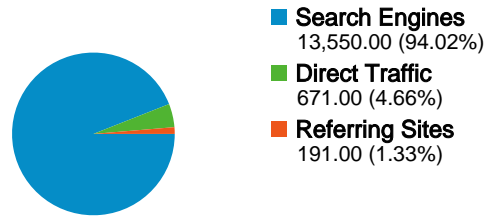

Site Usage

14,412 Visits

62.28% Bounce Rate

36,964 Pageviews

00:02:08 Avg. Time on Site

2.56 Pages/Visit

86.66% % New Visits

Visitors Overview

Visitors
12,847

Traffic Sources Overview

12,847 people visited this site

14,412 Visits

12,847 Absolute Unique Visitors

36,964 Pageviews

2.56 Average Pageviews

00:02:08 Time on Site

All traffic sources sent a total of 14,412 visits

4.66% Direct Traffic

1.33% Referring Sites

94.02% Search Engines

- **Search Engines**
13,550.00 (94.02%)
- **Direct Traffic**
671.00 (4.66%)
- **Referring Sites**
191.00 (1.33%)

Top Traffic Sources

Sources	Visits	% visits	Keywords	Visits	% visits
google (organic)	13,155	91.28%	ekta builders	94	0.69%
(direct) ((none))	671	4.66%	sheth developers	72	0.53%
yahoo (organic)	192	1.33%	akruti builders	69	0.51%
search (organic)	126	0.87%	nitin parulekar	42	0.31%
mahimagroup.org (referral)	28	0.19%	travancore builders	40	0.30%